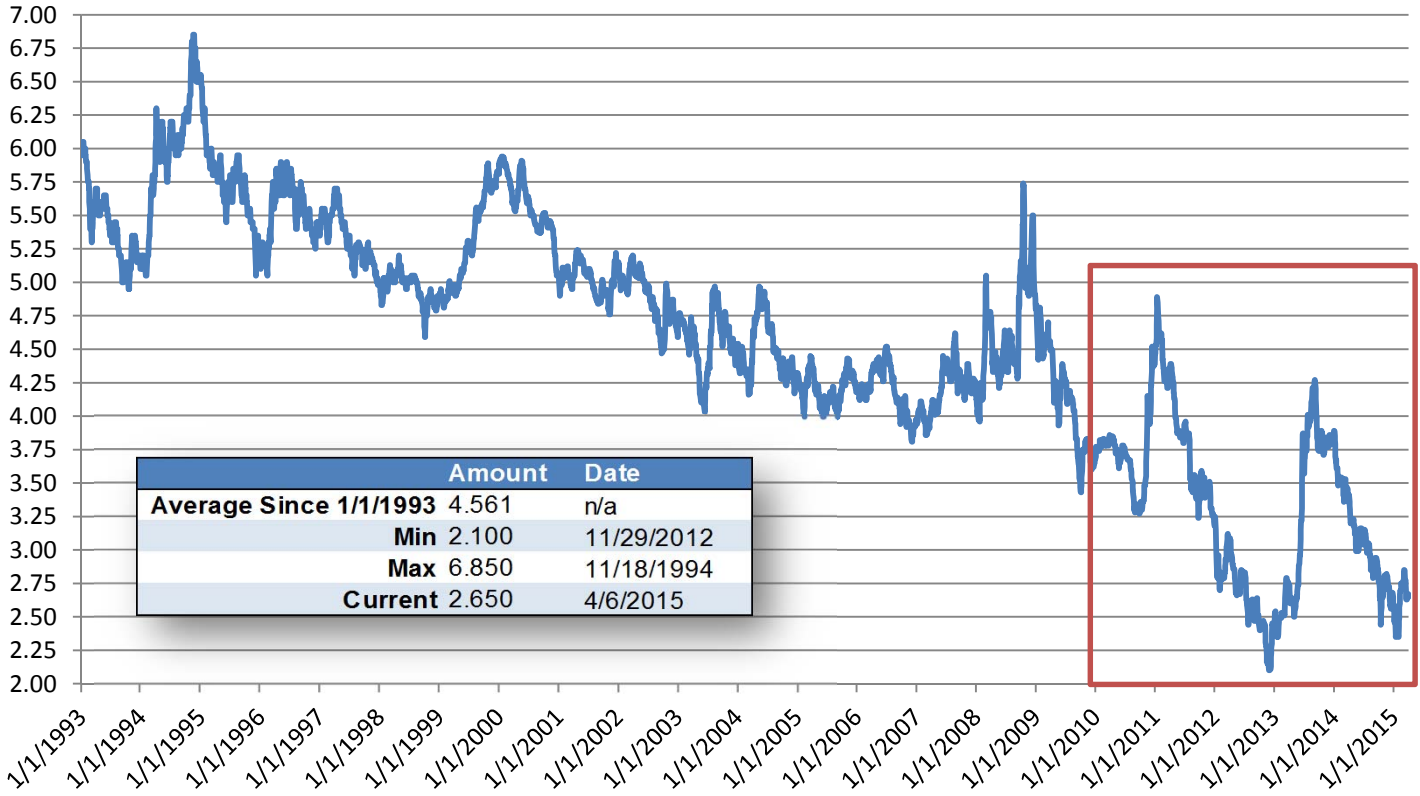

20 Year MMD (AAA Fixed Rate Bond Rates) 1/1/1993 - 4/6/2015

20 Year MMD (AAA Fixed Rate Bond Rates) 1/1/2010 - 4/6/2015